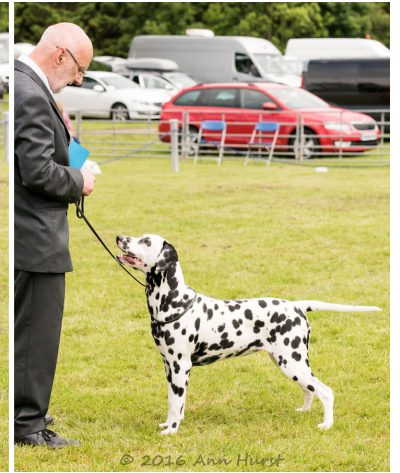

Minor Puppy Bitch

1. 1 Tamilanda Pick-A-Lilly (JW), Mr K & Mrs D L Whincup
2. 2 Ellemstra Little Mix With Kalsidoni (JW), Mr A. T. & Mrs M. Cuthbertson
3. 3 Kalokairies Barberella From Koroyza (JW), Croft Ms R