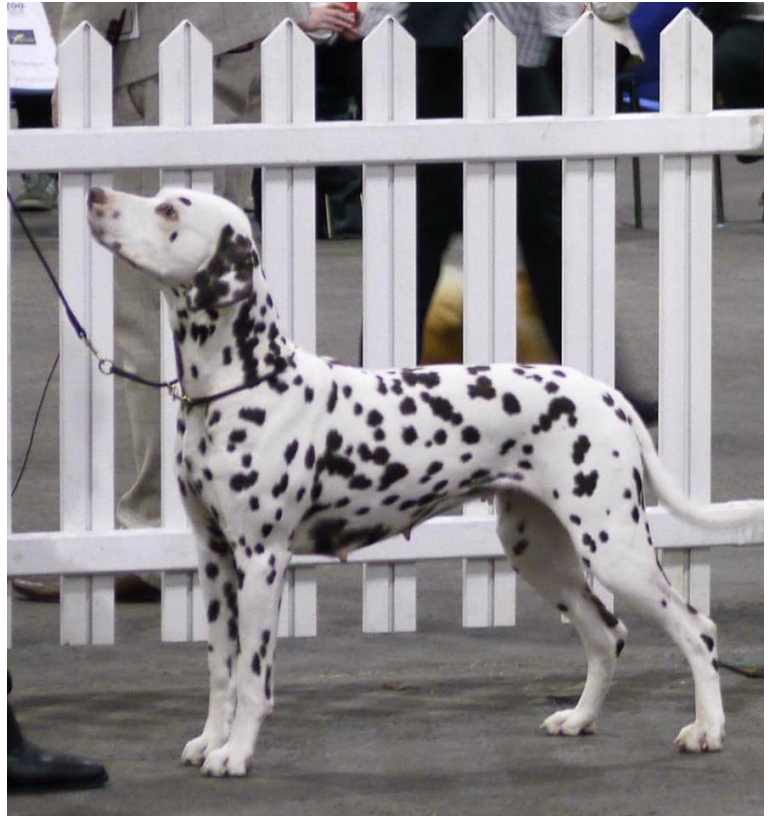

Manchester

20th January 2017

Judged by Dr RW James

Best of Breed

- 1 Dvojica Volition, Dunnachie

Best Puppy in Breed

- 1 Chizzmic Carry On With Cubalibre, Mrs B Quayle

Best Veteran in Breed