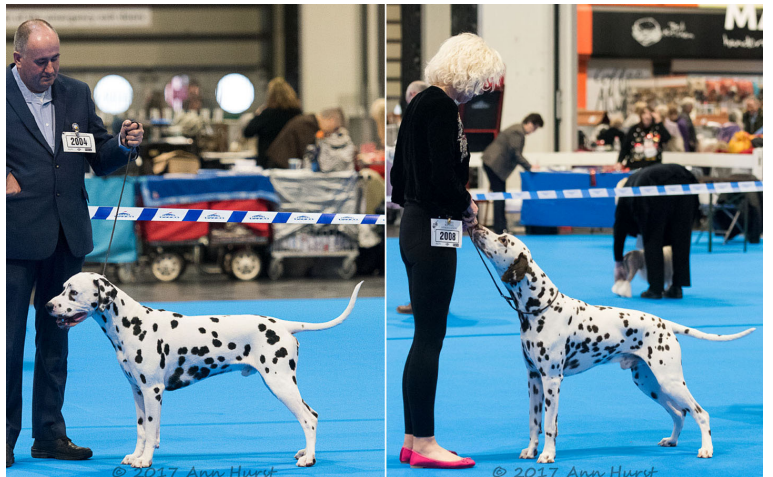

Post Graduate Dog

1. 1 Phadante Mr Blue Sky (JW), Mrs M Gibbs
2. 2 Boschendal Simply Red At Judally (JW), Green & Sears
3. 3 Big Addo (JW), Pace Miss N