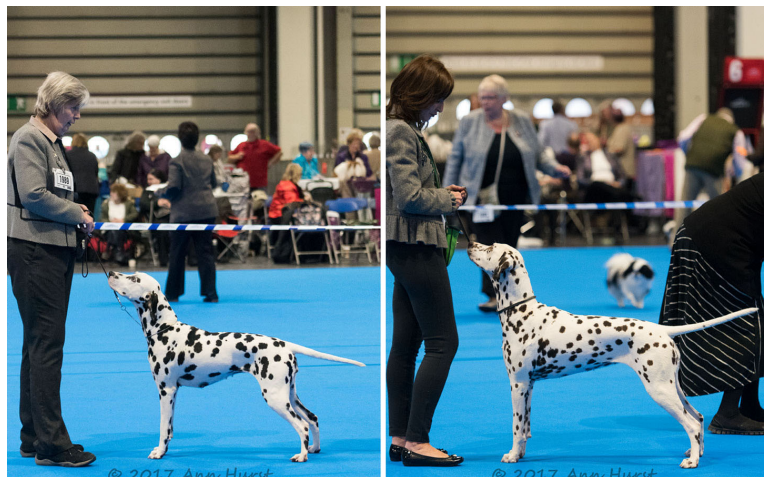

Limit Bitch

- 1 Washakie Endless Summer (JW), Dawson Mrs JE
- 2 Dallyador The Enchantress (JW), Tingey, Mrs H & Mr RS
- 3 Gwynmor High Five To Hunacres (JW), Wilkinson Mrs S
- **Res** Tolutim Evensong At Naracoopa (Sh.CM), Thorne
- **VHC** Daldior Miss Hula Hula Girl (Sh.CM), Dore Mr L & Mrs D