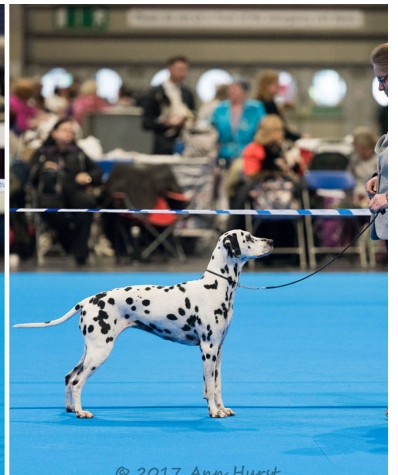

Veteran Bitch

1. 1 Phadante Dixie Lily (JW, CH), Gibbs
2. 2 Tolutim Drambuie (Sh.CM, CH), Thorner