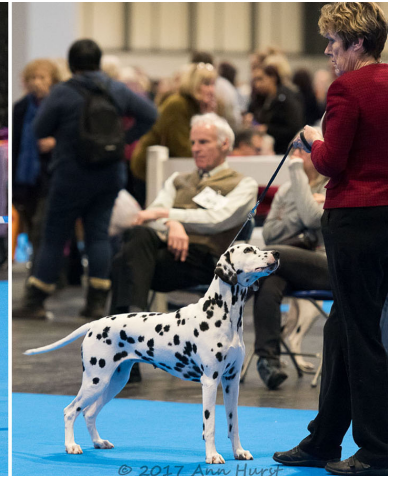

Open Bitch

1. 1 Dalticino Interlagos From Dallydyl (JW, Sh.CM), David & Saunders
  2. 2 Offordale Larissa (CH), Alexander
  3. 3 Daedalus Cliff Angel (JW, CH), Petersen
2. **Res** Tamilanda Pick-A-Lilly (JW), Mr K & Mrs D L Whincup
3. **VHC** Dvojica Black Swan At Dalfin (Sh.CM), Finlay Mrs A M & Mr M