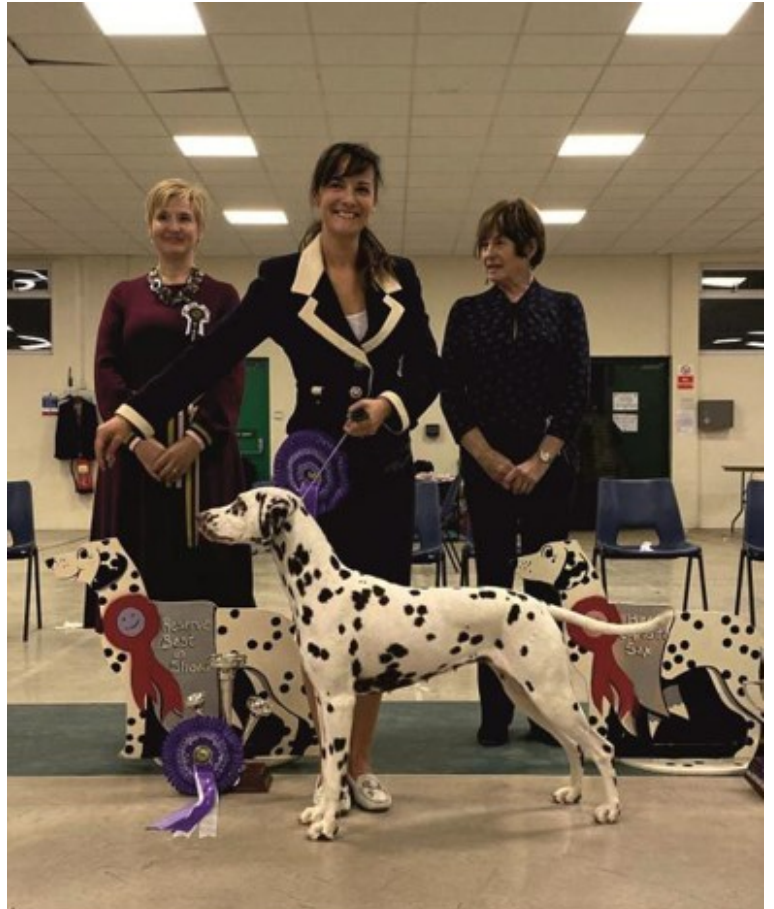

Res Best in Show, BOS, BCC & Best Liver

1. 1 Sophtspot Golly Gosh At Appennine (JW),
   Christie Mrs J