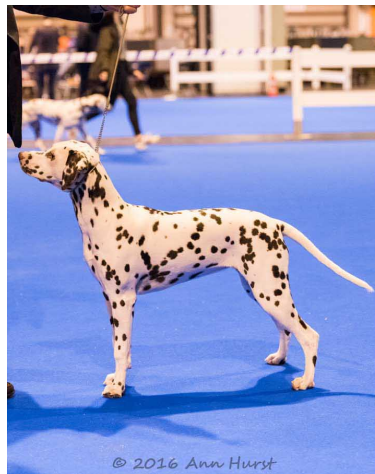

Minor Puppy Bitch

- 1 Dvojica Chilli Chutney For Wrendragge (JW), Dr WJ & Mrs JM Gardner
- 2 Doshaburi The Crescent Moon (JW), LeachMrs HJ
- 3 Roadcoach Rejoice With Dalesbred (JW), Dinsdale Mrs D
- **Res** Dvojica Collectors Item At Finnidal (JW), Hurst Mrs A & Mr K
- **VHC** Roadcoach Racy Lady (JW), Pickup Mrs CC